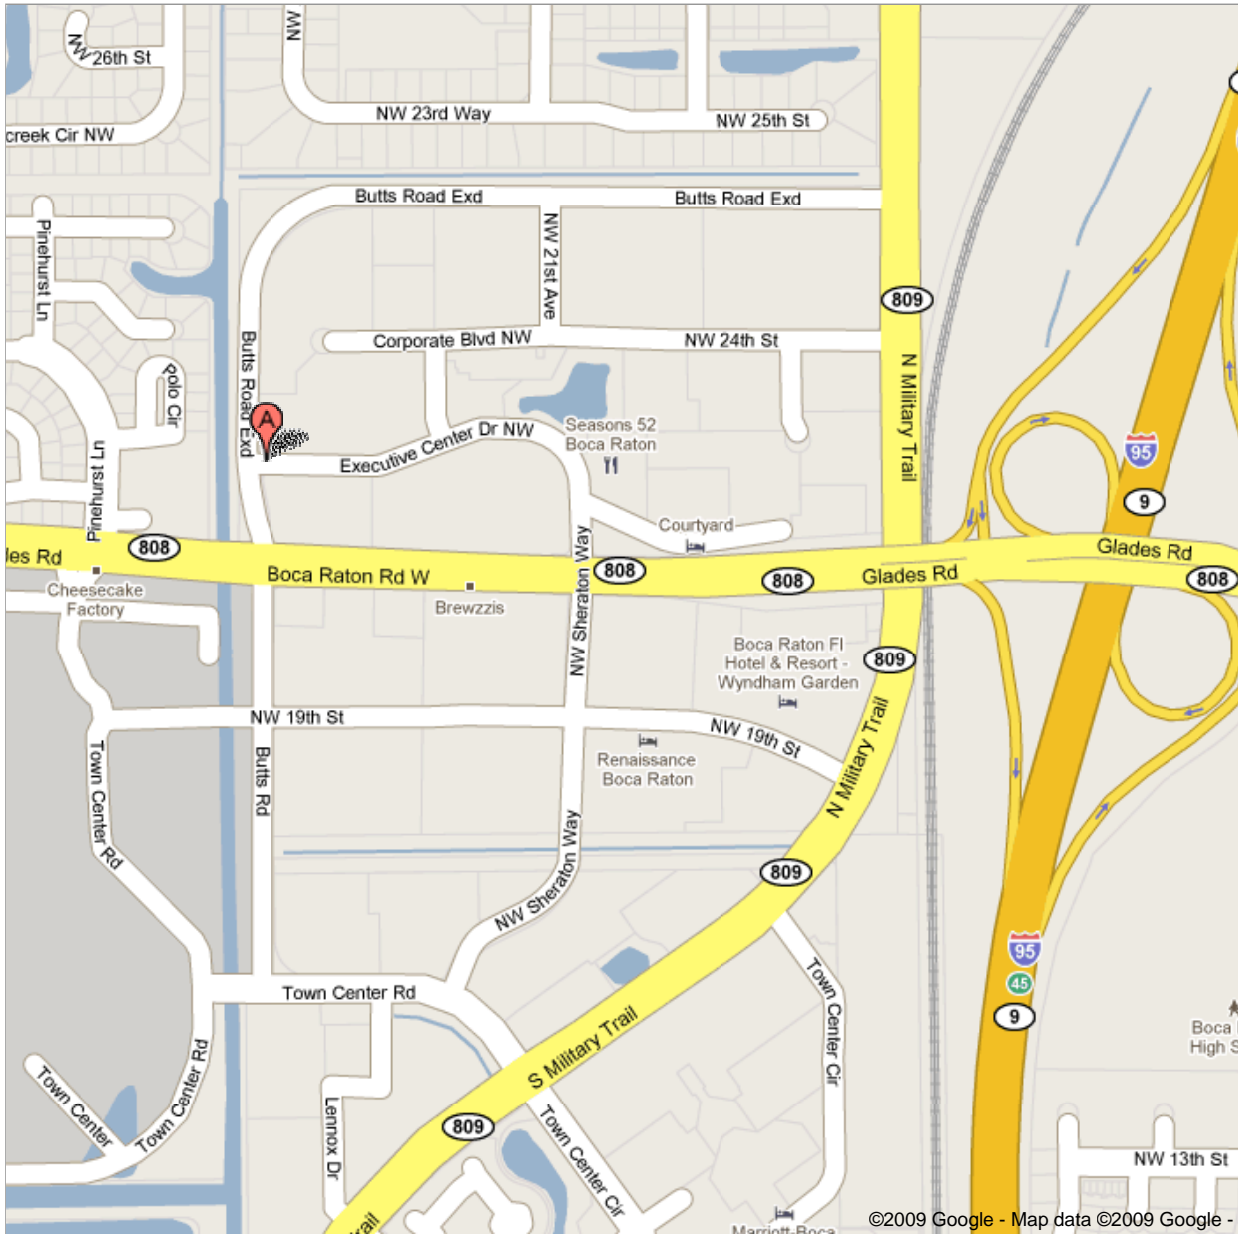

Address **2385 Executive Center Dr NW**
Boca Raton, FL 33431

Get Google Maps on your phone

Text the word "GMAPS" to 466453

©2009 Google - Map data ©2009 Google -